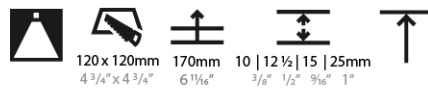

CRI: >90 CRI
 Efficiency (%): 87.9 / 88.4 / 87.9
 Lamp Life (hrs): 50000

Upon Request: RGB-W Tunable White Special Color Temperature Special LED

OPTICAL

Reflector*: 20 / 40 / 60
 Upon Request: Special Beam Angles