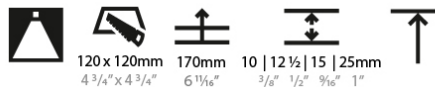

ELECTRICAL

Lamp Type: LED (Zhaga Standard)
Input Wattage (W): 15.5
Total Output Wattage (W): 14.5
Dimming: Tri-Mode (Non-Dimming and Phase Dimming (120Vac only) and 0-10V Dimming)
Driver Included: No
Driver Location: Recessed Housing
Driver Type: Constant Current - Universal
Driver Class: Class 2
Housing: See components
Input Voltage (V): 120 - 277
Constant Current (MA): 500

LED

Number of LEDs: 1
Color Temperature (°K): 2700 / 3000 / 3500 / 4000
Max. Delivered Lumen (lm): 940 / 980 / 1029 / 1050
Nominal Lumen (lm): 1386 / 1438 / 1511 / 1542
CRI: >90 CRI
Efficiency (%): 87.9 / 88.4 / 87.9
Lamp Life (hrs): 50000
Upon Request: RGB-W Tunable White Special Color Temperature Special LED

OPTICAL

Reflector: 20 / 40 / 60
Upon Request: Special Beam Angles

RATINGS AND CERTIFICATIONS

382, F 416-247-9319, www.zaneen.com

Created by Zaneen for North American markets. At the end of the existing Model #. For assistance on 'custom' specifications, contact zteam@zaneen.com. In a constant effort to supply the best product, we reserve the right to change specifications or materials without notice. The most recent specification sheets are found at zaneen.com

IP rating: IP20