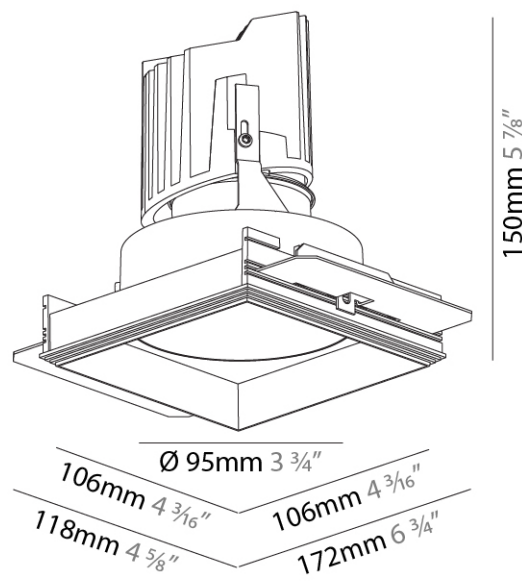

Shape: Square
Diameter (mm): 95
Diameter (in): 3 3/4
Length (mm): 106
Length (in): 4 3/16
Width (mm): 106
Width (in): 4 3/16
Depth (mm): 150
Depth (in): 5 7/8

Ceiling Thickness (mm): 10 / 12.5 / 15 / 25
Ceiling Thickness (in): 3/8 or 1/2 or 9/16 or 1

Min. Recessing Depth (mm): 170
Min. Recessing Depth (in): 6 11/16
Light Distribution: Downlight

Weight (kg): 0.705
Weight (lbs): 1.55

Fixture Finish: SSR / BKV / CWI / CRY / HAB / LAG / UFT / ITA / RUA / RUR / MIC / FTG / MYG / TWT / LOD / PUS / FRO / FUP / KIA / POP / BLS / SPG / MEY / GOH / GUM / CHC / COM / ABZ / JAG / OBR / MOS / ROR

Fixture Material: Aluminum Die Cast
Cut-out Measurements: 120mm / 4 3/4" x 120mm / 4 3/4"
Upon Request: Unique Ceiling Thickness

ELECTRICAL

Lamp Type: LED (Zhaga Standard)
Input Wattage (W): 15.5
Total Output Wattage (W): 14.5

Dimming: Tri-Mode (Non-Dimming and Phase Dimming (120Vac only) and 0-10V Dimming)

Driver Included: No
Driver Location: Recessed Housing
Driver Type: Constant Current - Universal
Driver Class: Class 2

Housing: See components
Input Voltage (V): 120 - 277
Constant Current (MA): 500

LED

Number of LEDs: 1
Color Temperature (°K): 2700 / 3000 / 3500 / 4000
Max. Delivered Lumen (lm): 940 / 980 / 1029 / 1050
Nominal Lumen (lm): 1386 / 1438 / 1511 / 1542

CRI: >90 CRI
Efficiency (%): 87.9 / 88.4 / 87.9
Lamp Life (hrs): 50000

Upon Request: RGB-W Tunable White Special Color Temperature Special LED

OPTICAL

Reflector*: 20 / 40 / 60
Upon Request: Special Beam Angles

© 2024 Zaneen Lighting, Inc. 100-3382, F 416-247-9319, www.zaneen.com

Available for international specifications by adding 'INT' at the end of the existing Model #. For assistance on 'custom' specifications, contact zteam@zaneen.com. In a constant effort to supply the best product, we reserve the right to change specifications or materials without notice. The most recent specification sheets are found at zaneen.com

IP rating: IP20