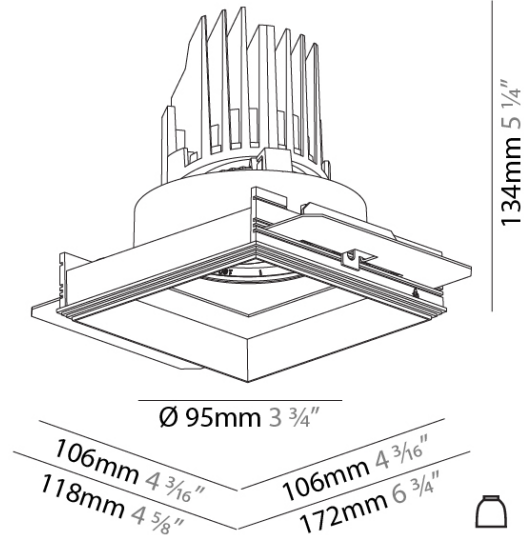

ELECTRICAL
Lamp Type: LED (Zhaga Standard)
Input Wattage (W): 15.5
Total Output Wattage (W): 14.5
Dimming: Tri-Mode (Non-Dimming and Phase Dimming (120Vac only) and 0-10V Dimming)
Driver Included: No
Driver Location: Recessed Housing
Driver Type: Constant Current - Universal
Driver Class: Class 2
Housing: See components
Input Voltage (V): 120 - 277
Constant Current (MA): 500

LED
Number of LEDs: 1
Color Temperature (°K): 2700 / 3000 / 3500 / 4000
Max. Delivered Lumen (lm): 940 / 980 / 1029 / 1050
Nominal Lumen (lm): 1386 / 1438 / 1511 / 1542
CRI: >90 CRI
Efficiency (%): 87.9 / 88.4 / 87.9
Lamp Life (hrs): 50000
Upon Request: RGB-W Tunable White Special Color Temperature Special LED

OPTICAL
Reflector: 20 / 40 / 60
Adjustability: Rotational 355°; Tilt 30°
Upon Request: Special Beam Angles

RATINGS AND CERTIFICATIONS
Zaneen Inc. © 2024, T 909-880-3382, F 416-247-9319, www.zaneen.com

Available for international specifications by adding "INT" at the end of the existing Model #. For assistance on 'custom' specifications, contact zteam@zaneen.com.
Certified By: Certified for North American Standards
In a constant effort to supply the best product, we reserve the right to change specifications or materials without notice. The most recent specification sheets are found at zaneen.com
IP rating: IP20